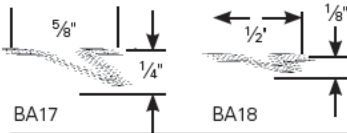

# Acoustical tee

- Adjustable span from 20" to 30".
- Fits horizontal and vertical flanges.
- Fixture position is adjustable.
- No center clips or tools required.
- One set completes one fixture installation (four bars per set).

## Light Fixture T-Bar Fasteners

UPC/Part Number	Catalog Number	"High Hat" Fixtures	Box Qty.
78101118100	<b>BA17</b> (Wide Bar)	CAPRI <sup>†</sup> R-9X, R-10C CAPRI <sup>†</sup> R-10X CAPRI <sup>†</sup> PR-751CX HALO <sup>®†</sup> H7, HALO <sup>®†</sup> H17 JUNO <sup>®†</sup> AP, APT JUNO <sup>®†</sup> IC, ICT, J, SC, TC THOMAS <sup>®†</sup> RI-IC	10 sets
78101118105	<b>BA18</b> (Narrow Bar)	CAPRI <sup>†</sup> HSG LIGHTOLIER <sup>®†</sup> 711	10 sets

- Fixture position is adjustable within the span of the hanger.
- Fixed span of 24 inches for T-Bar applications.
- Requires only a screwdriver to install.
- One set completes one fixture installation (four bars per set).