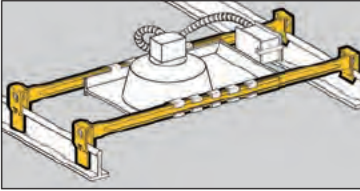

# Acoustical tee

- Adjustable span from 20" to 30".
- Fits horizontal and vertical flanges.
- Fixture position is adjustable.
- No center clips or tools required.
- One set completes one fixture installation (four bars per set).

## Light Fixture T-Bar Fasteners

UPC/Part Number	Catalog Number	"High Hat" Fixtures	Box Qty.
78101118100	<b>BA17</b> (Wide Bar)	CAPRI <sup>†</sup> R-9X, R-10C CAPRI <sup>†</sup> R-10X CAPRI <sup>†</sup> PR-751CX HALO <sup>®†</sup> H7, HALO <sup>®†</sup> H17 JUNO <sup>®†</sup> AP, APT JUNO <sup>®†</sup> IC, ICT, J, SC, TC THOMAS <sup>®†</sup> RI-IC	10 sets
78101118105	<b>BA18</b> (Narrow Bar)	CAPRI <sup>†</sup> HSG LIGHTOLIER <sup>®†</sup> 711	10 sets

- Fixture position is adjustable within the span of the hanger.
- Fixed span of 24 inches for T-Bar applications.
- Requires only a screwdriver to install.
- One set completes one fixture installation (four bars per set).