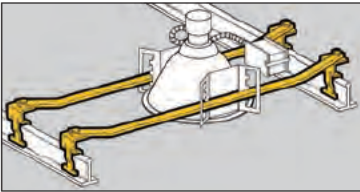

# Acoustical tee

- Adjustable span from 20" to 30".
- Fits horizontal and vertical flanges.
- Fixture position is adjustable.
- No center clips or tools required.
- One set completes one fixture installation (four bars per set).

## Light Fixture T-Bar Fasteners

UPC/Part Number	Catalog Number	"High Hat" Fixtures	Box Qty.
78101118100	<b>BA17</b> (Wide Bar)	CAPRI <sup>†</sup> R-9X, R-10C CAPRI <sup>†</sup> R-10X CAPRI <sup>†</sup> PR-751CX HALO <sup>®†</sup> H7, HALO <sup>®†</sup> H17 JUNO <sup>®†</sup> AP, APT JUNO <sup>®†</sup> IC, ICT, J, SC, TC THOMAS <sup>®†</sup> RI-IC	10 sets
78101118105	<b>BA18</b> (Narrow Bar)	CAPRI <sup>†</sup> HSG LIGHTOLIER <sup>®†</sup> 711	10 sets

- Fixture position is adjustable within the span of the hanger.
- Fixed span of 24 inches for T-Bar applications.
- Requires only a screwdriver to install.
- One set completes one fixture installation (four bars per set).